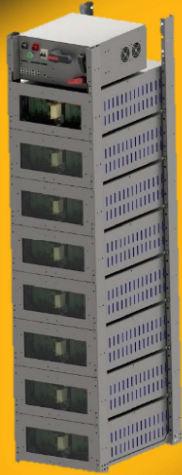

SOLAR MD STORAGE PRODUCTS

SS8007 71.68kWh/ 716.8V

BATTERY PROTECTION UNIT

SOLAR MD SS8007 HIGH VOLTAGE ENERGY SOLUTION

THE SOLAR MD SS8008 IS THE FIRST ENERGY STORAGE SYSTEM WITH SOLAR MD ADVANCED BMU AND BMS TECHNOLOGY INTEGRATED WITH MAJOR INVERTER BRANDS AS WELL AS LOGGER V2. THE SS8007 IS DESIGNED TO BE INSTALLED IN CONTAINERISED SOLUTIONS, AS WELL AS IN COMMERCIAL AND INDUSTRIAL OPERATIONS.

LFP PRIZMATIC CELL ARE INCREDIBLY DURABLE, SAFE AND POWERFUL. SOLAR MD USES CATL CELLS AND OFFERS A PERFORMANCE GUARANTEE OF 10 YEARS ON THE BATTERY MODULES.

SS8007-HV CABINET

DIMENSIONS	684 X 1865 X 476mm
SS5102 MODULES	7 modules
MAXIMUM DISCHARGE	65kW
MAXIMUM CHARGING	65kW
MAXIMUM EFFICIENCY	98%
WEIGHT	637kg