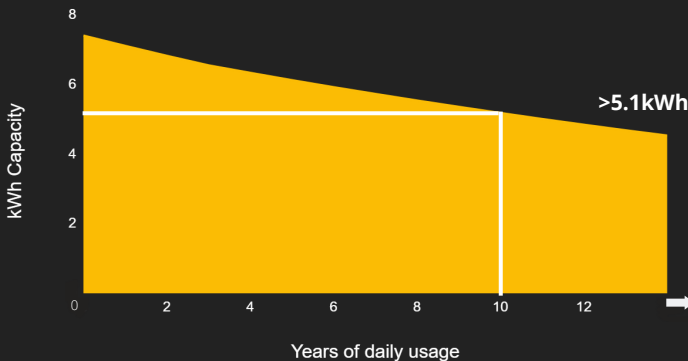

APPLICATIONS

- ✓ Grid tied, off-grid and hybrid inverter and charger systems
- ✓ Residential and commercial UPS systems

Derating in kWh based on usage of 2.5MWh / year